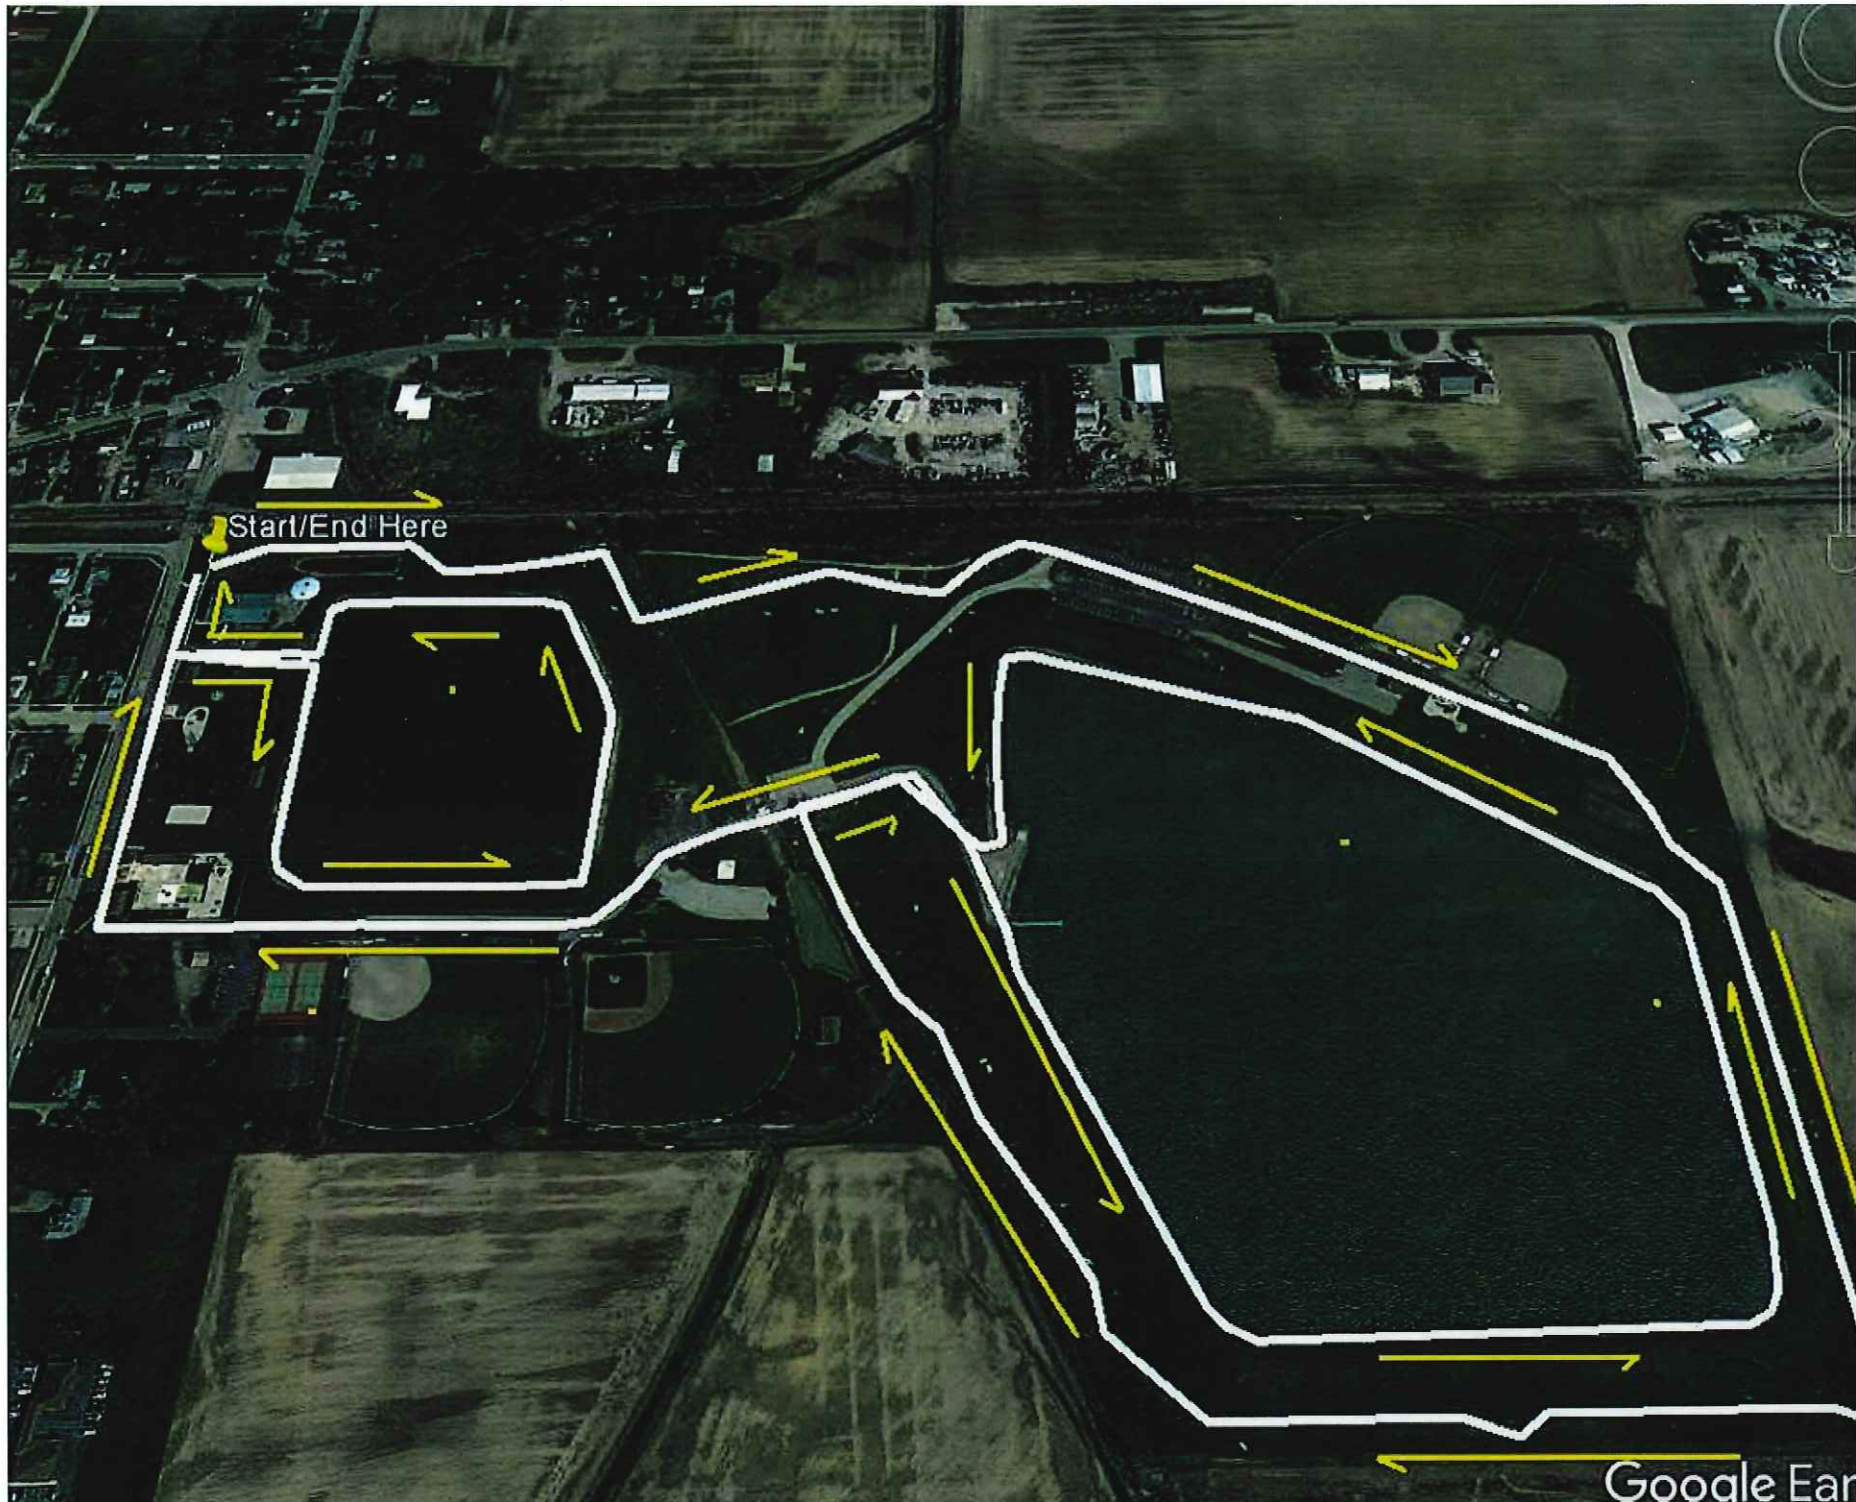

McComb Village
Bike/Walk Trail

RED TRAIL

7,324 ft.

1.3 miles

McComb Village
Bike/Walk Trail

WHITE TRAIL

14,917 ft.

2.8 miles

McComb Village
Bike/Walk Trail

BLUE TRAIL

8,692 ft.

1.64 miles

Google Earth